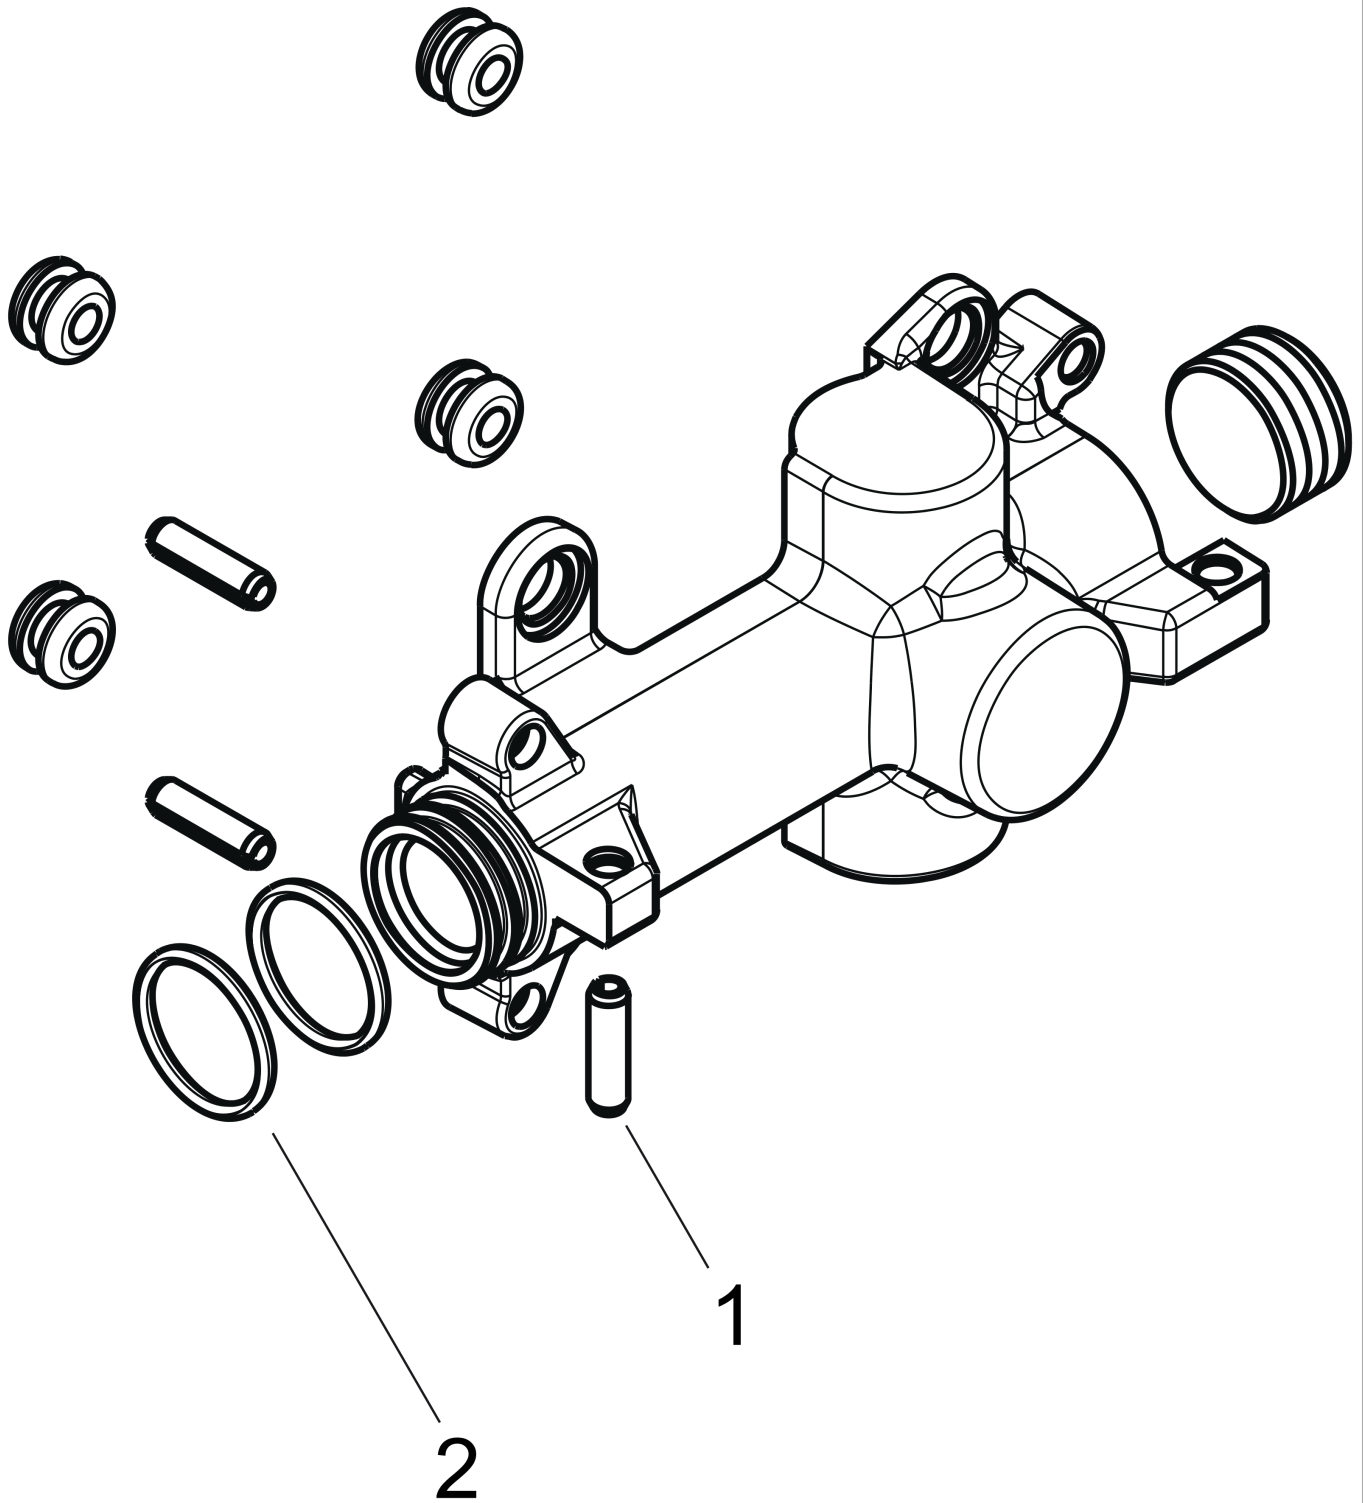

AXOR ShowerCollection
Rough, Axor ShowerCollection Shower Shelf, 5"x5"
 Finishes : n.a. Part no. : 40877180

Description

Features

- In a joined installation, it serves as a water-conducting unit, and allows dimensionally-accurate positioning

Item details

List Price \$ 177.00

Compliance

Product image

Scale drawing

AXOR ShowerCollection
Rough, Axor ShowerCollection Shower Shelf, 5"x5"
Finishes : n.a. Part no. : 40877180

Exploded drawing

Year of production: >01/09

AXOR ShowerCollection

Rough, Axor ShowerCollection Shower Shelf, 5"x5"

Finishes : n.a. Part no. : 40877180

Spare parts list

Year of production: >01/09

Pos.	Description	Part no.	Price	PU
1	O-Ring 23x2,5	98183000	-	1
2	pin	95334000	-	1