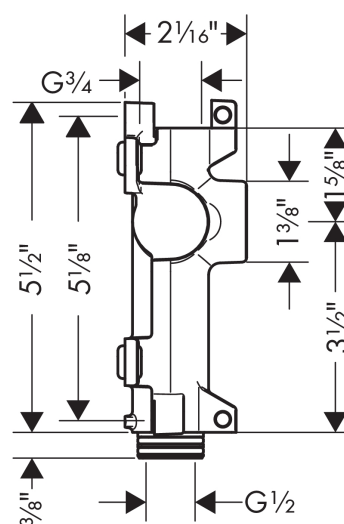

AXOR ShowerCollection
Rough, Axor ShowerCollection Shower Shelf, 5"x5"
 Finishes : n.a. Part no. : 40877180

Description

Features

- In a joined installation, it serves as a water-conducting unit, and allows dimensionally-accurate positioning

Item details

List Price \$ 177.00

Compliance

Product image

Scale drawing

AXOR ShowerCollection
Rough, Axor ShowerCollection Shower Shelf, 5"x5"
Finishes : n.a. Part no. : 40877180

Exploded drawing

Year of production: >01/09

AXOR ShowerCollection

Rough, Axor ShowerCollection Shower Shelf, 5"x5"

Finishes : n.a. Part no. : 40877180

Spare parts list

Year of production: >01/09

Pos.	Description	Part no.	Price	PU
1	O-Ring 23x2,5	98183000	-	1
2	pin	95334000	-	1